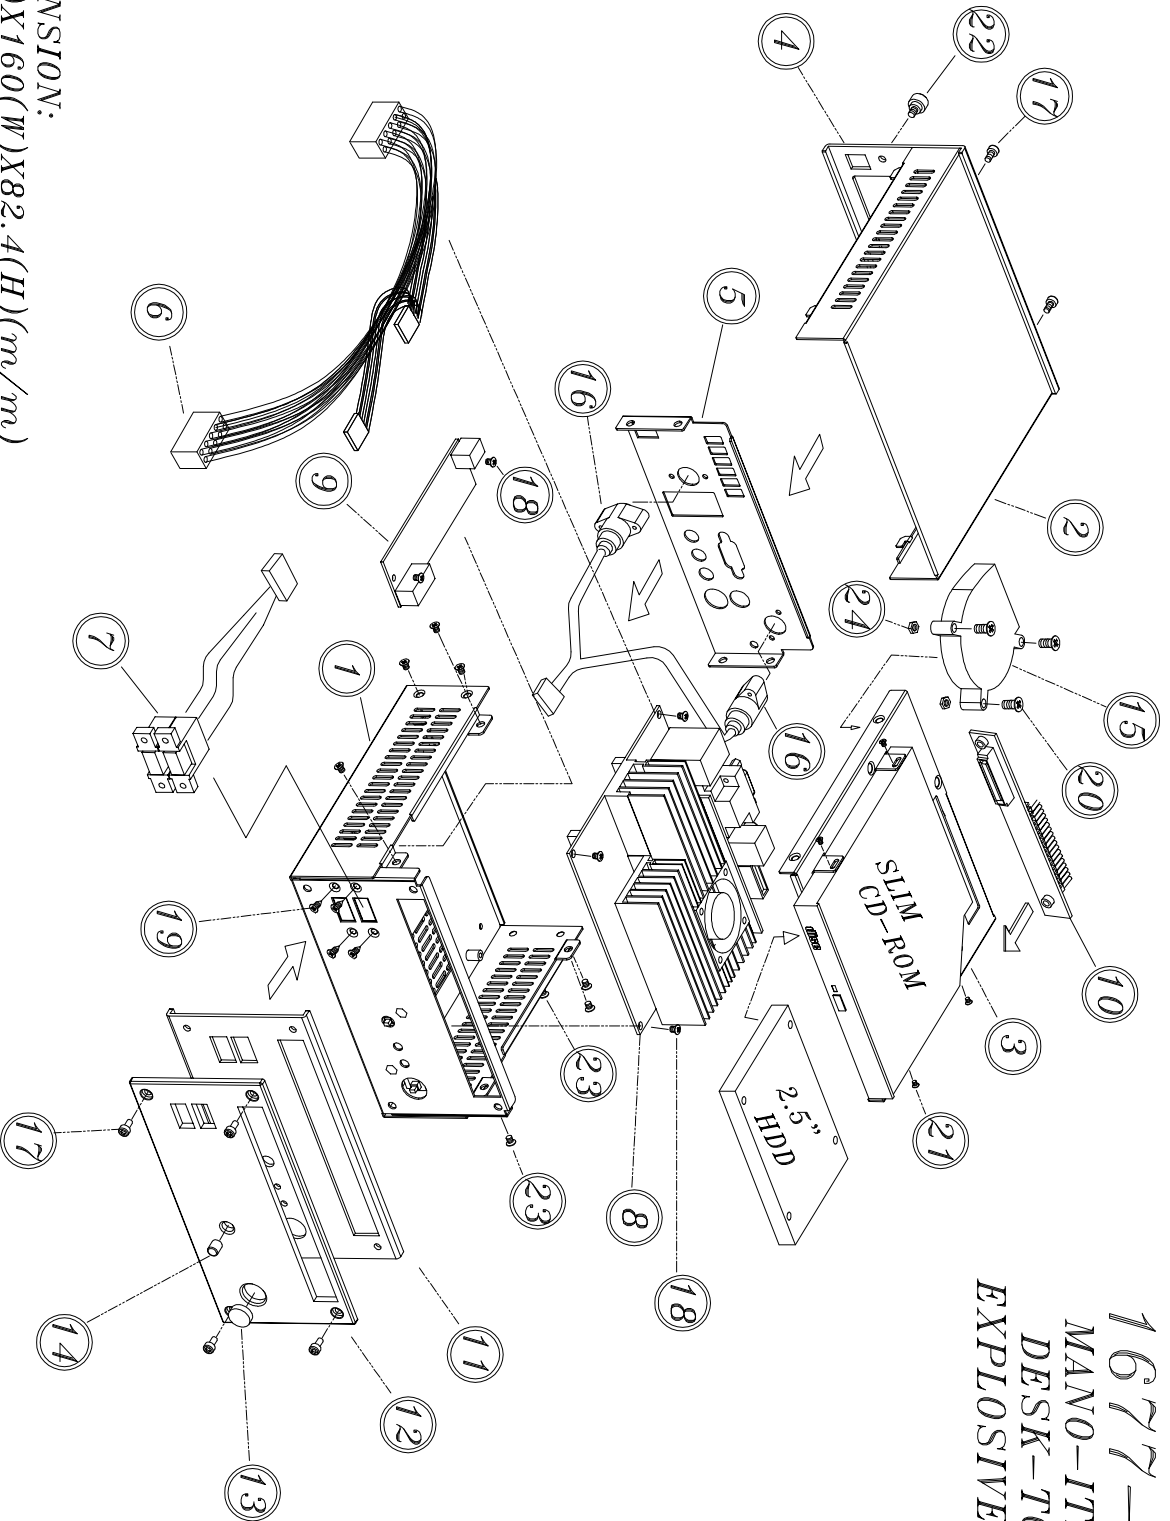

# 1677-CASE

## MANO-ITX-CASE

### DESK-TOP CASE

#### EXPLOSIVE DRAWING

\*DIMENSION:  
 163(L)X160(W)X82.4(H)(m/m)

1	BOTTOM CHASSIS	4	BACK-PANEL	7	USB-CABLE	10	SCD-CABLE	13	POWER BUTTON	16	MOUSE-K/B-CABLE	19	SCREW S3*10	22	THUMB-SCREW#6*6
2	TOP COVER	5	BACK-BRACKET	8	MAIN BOARD	11	FRONT BRACKET	14	RESET BUTTON	17	SCREW B/6-32*10	20	SCREW S3*16	23	SCREW S3*4
3	SCD BRACKET	6	DC WIRE	9	DC POWER BOARD	12	FRONT PANEL	15	TURBIN FAN	18	SCREW B/M3*4	21	SCREW B2*3	24	NUT-M3*0.5