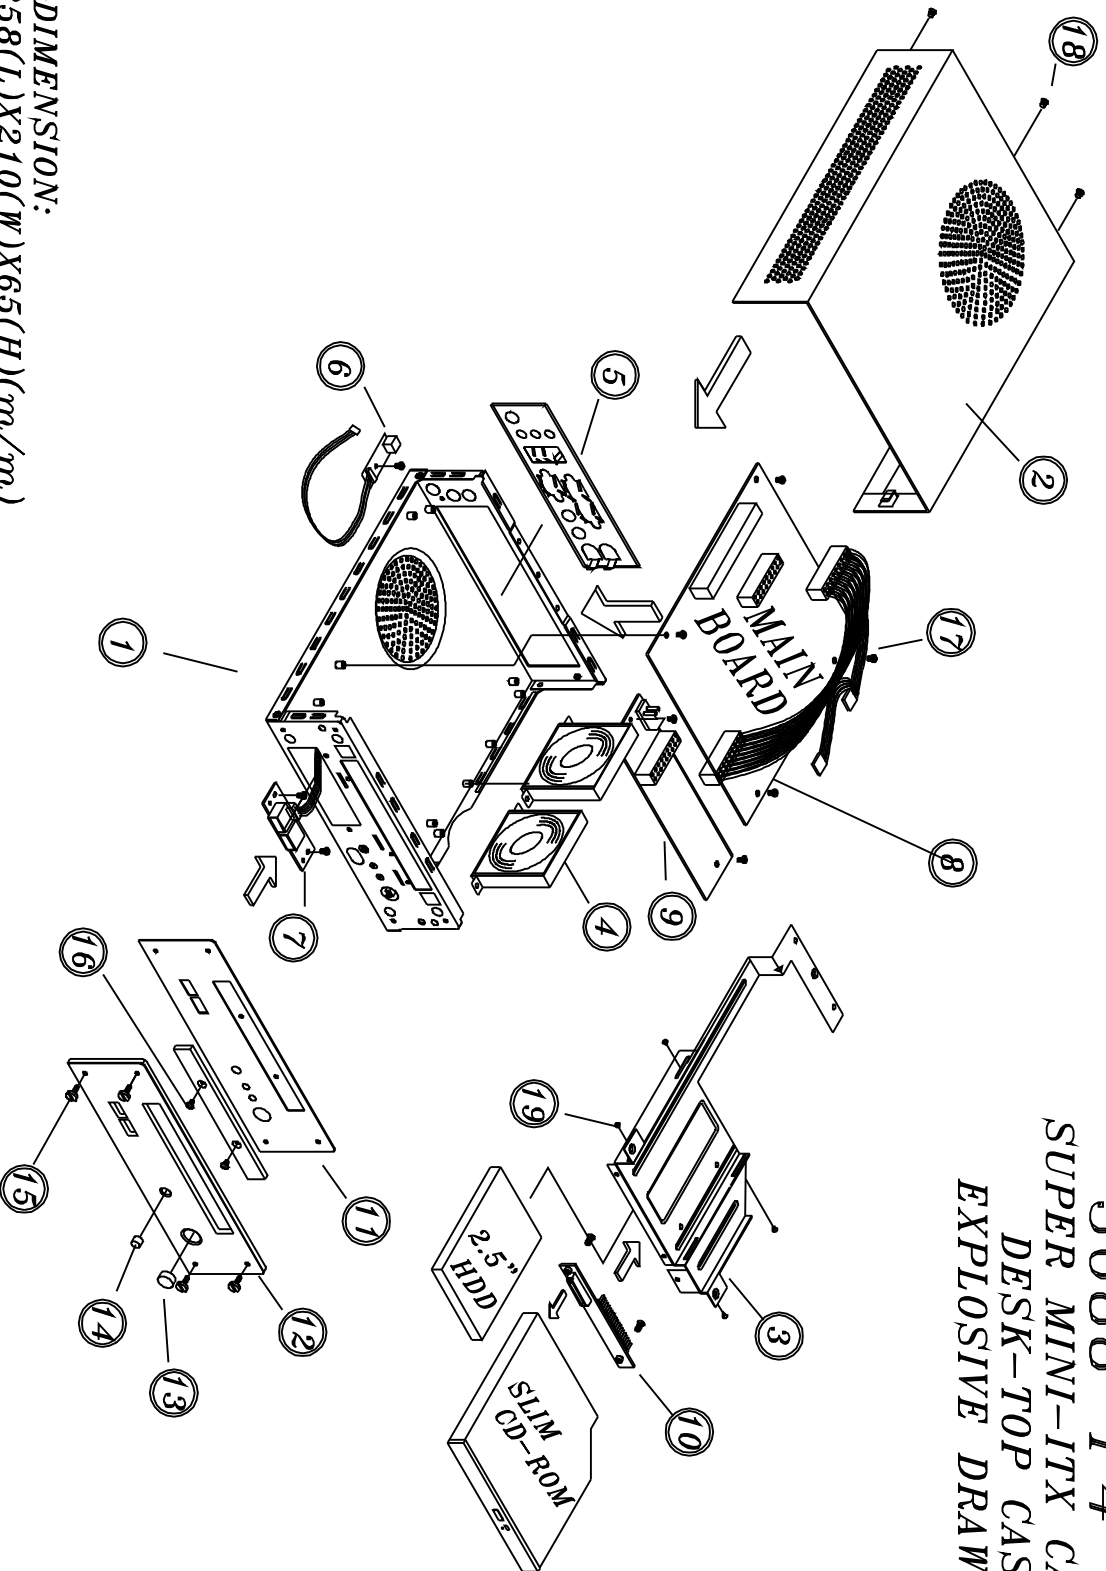

3688-P4-CASE

SUPER MINI-ITX CASE

DESK-TOP CASE

EXPLOSIVE DRAWING

***DIMENSION:**
 258(L)X210(W)X65(H)(m/m)

1	BOTTOM CHASSIS	4	FAN BRACKET	7	JM278-USB	10	SCD-CABLE	13	POWER BUTTON	16	SCREW T/M3*6	19	SCREW S2*3
2	TOP COVER	5	I/O SHIELDING	8	MAIN BOARD	11	FRONT BRACKET	14	RESET BUTTON	17	SCREW S/M3*0.5	20	
3	SCD BRACKET	6	DC CABLE	9	DC POWER BOARD	12	FRONT PANEL	15	SCREW B/6-32*10	18	SCREW B/M3*6	21	