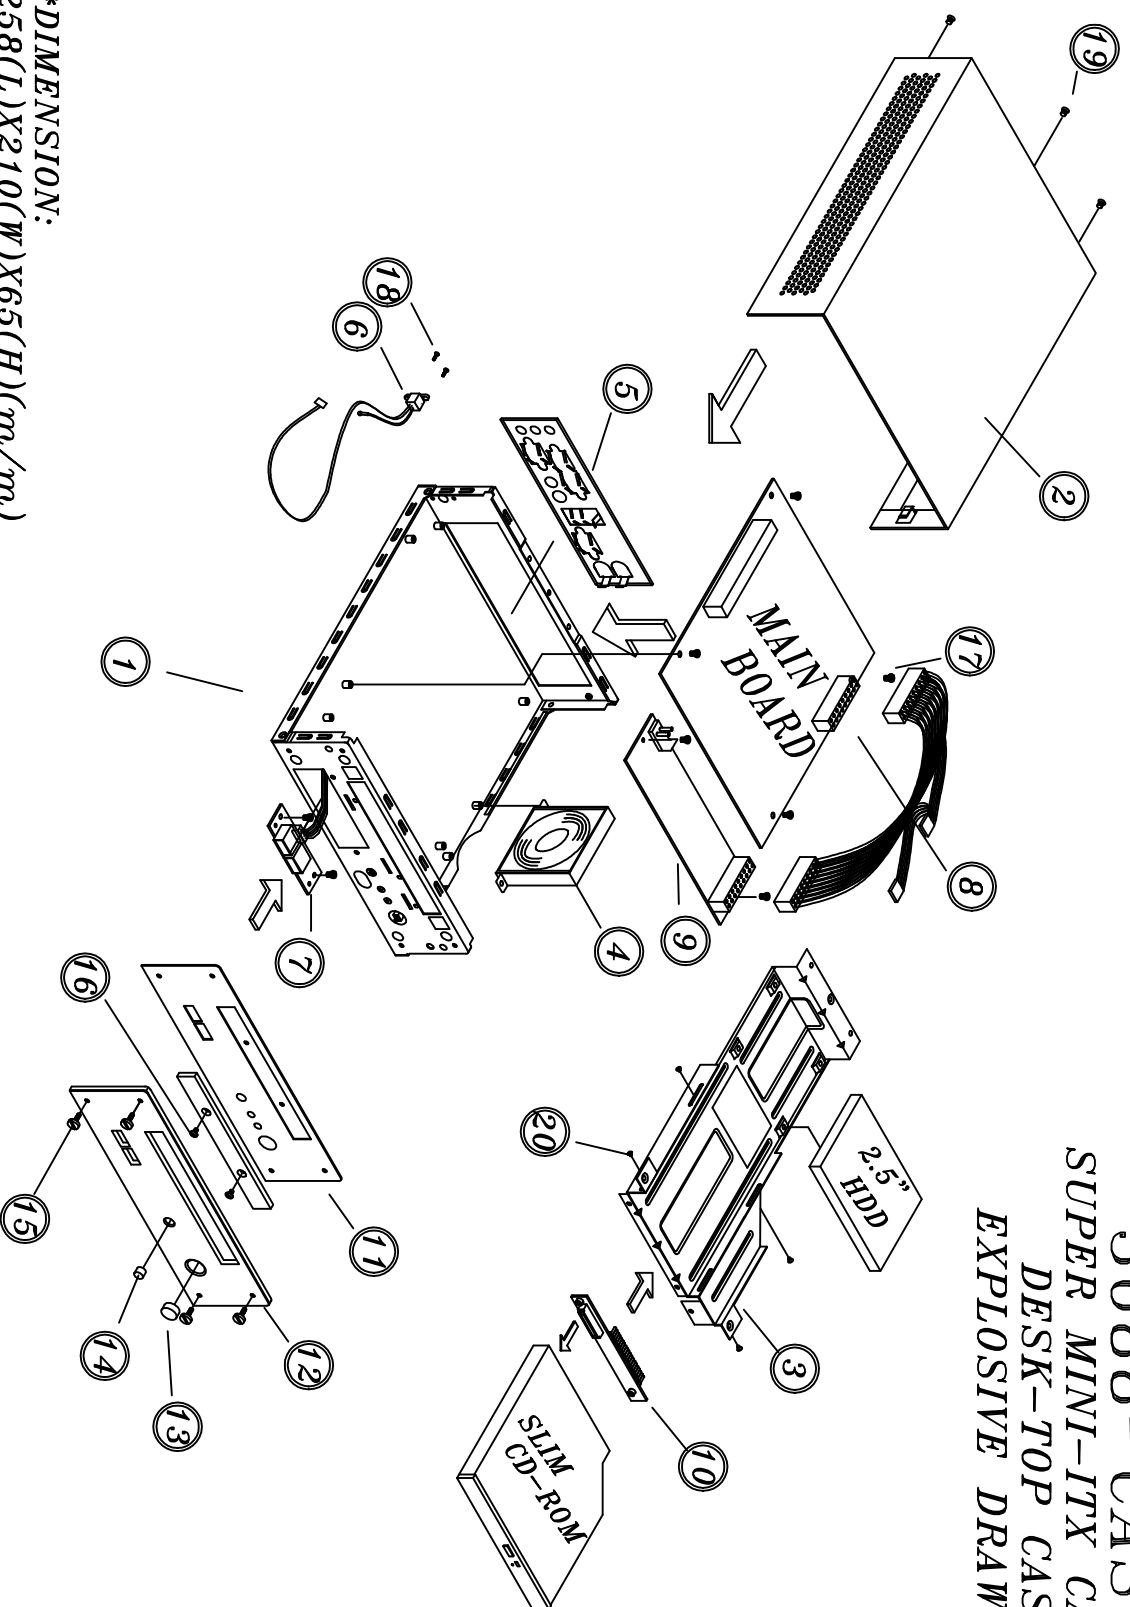

3688-CASE
SUPER MINI-ITX CASE
DESK-TOP CASE
EXPLOSIVE DRAWING

***DIMENSION:**
258(L)X210(W)X65(H)(m/m)

1	BOTTOM CHASSIS	4	FAN BRACKET	7	JM278-USB	10	SCD-CABLE	13	POWER BUTTON	16	SCREW T/M3*6	19	SCREW B/M3*6
2	TOP COVER	5	I/O SHIELDING	8	MAIN BOARD	11	FRONT BRACKET	14	RESET BUTTON	17	SCREW S/M3*0.5	20	SCREW S2*3
3	SCD BRACKET	6	DC WIRE	9	DC POWER BOARD	12	FRONT PANEL	15	SCREW B/6-32*10	18	SCREW S3.5*12	21	